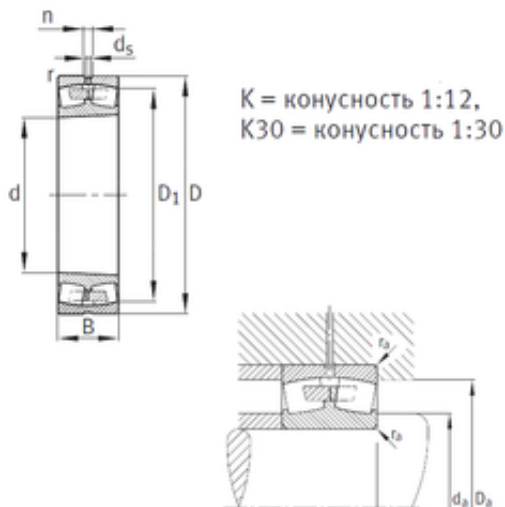

### 320 mm x 540 mm x 176 mm FAG 23164-K-MB Spherical Roller Bearings

Bearing No. 23164-K-MB

Size	320x540x176 mm
Bore Diameter	320 mm
Outer Diameter	540 mm
Width	176 mm
d	320 mm
D	540 mm
B	176 mm
C	176 mm
n	23,5 mm
r min.	5 mm
D1	466,2 mm
da min.	340 mm
Da max.	520 mm
ra max.	4 mm
d5	12,5 r/min
Weight	159 Kg
Basic dynamic load rating (C)	3200 kN
Basic static load rating (C0)	6000 kN
Fatigue load limit (Pu)	305
Reference speed	650 r/min
Limiting speed	950 r/min
Calculation factor (e)	0,34
Calculation factor (Y0)	1,93
Calculation factor (Y1)	1,98

23164-K-MB Bearing 2D drawings and 3D CAD models